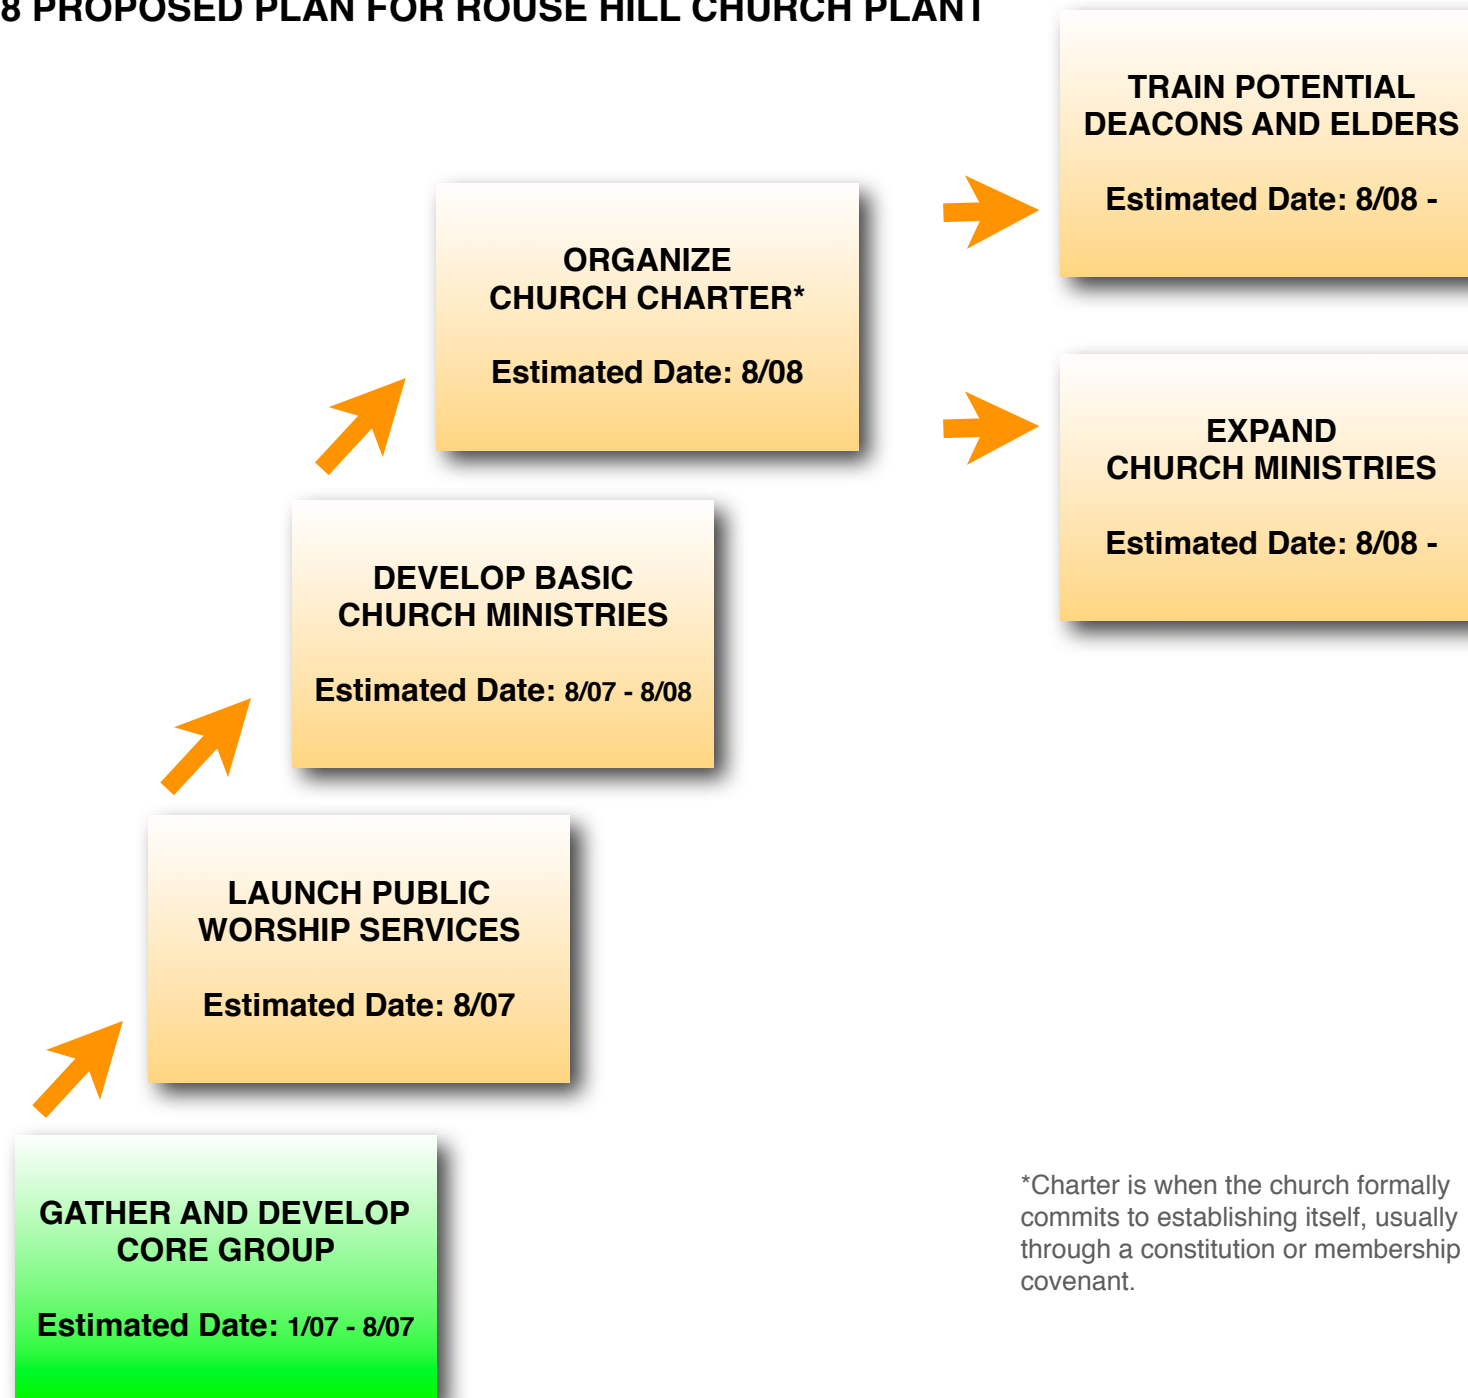

2007 - 2008 PROPOSED PLAN FOR ROUSE HILL CHURCH PLANT

*Charter is when the church formally commits to establishing itself, usually through a constitution or membership covenant.